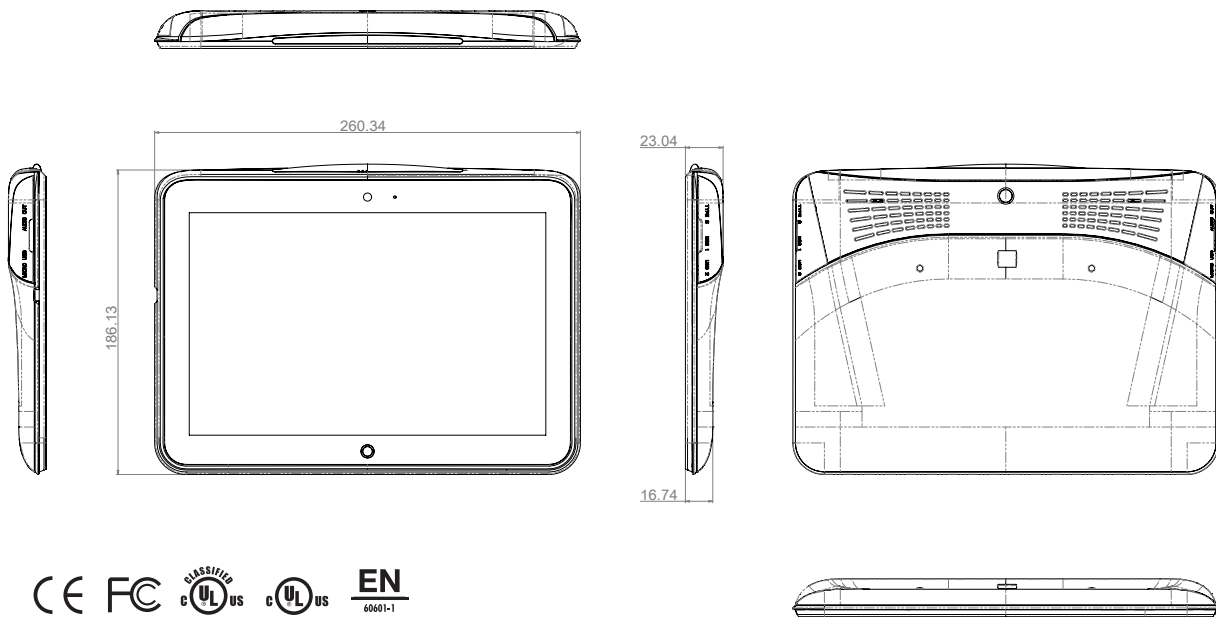

#### Display

Display Size	10.1" 16:10 Wide Screen LED Panel	
Resolution	FHD 1920 x 1200	
Max. Colors	16.7 M	
Contrast Ratio	800:1	
Luminance (cd/m2)	300 nits	

#### I/O

USB	USB 3.0 (Type-A) x1	
Audio Out / Mic In	3.5 mm Combo Audio Jack x1	N/A
Video Out	Micro HDMI x1 (Optional)	
DC-In	x1	

## Dimensions / Unit: mm